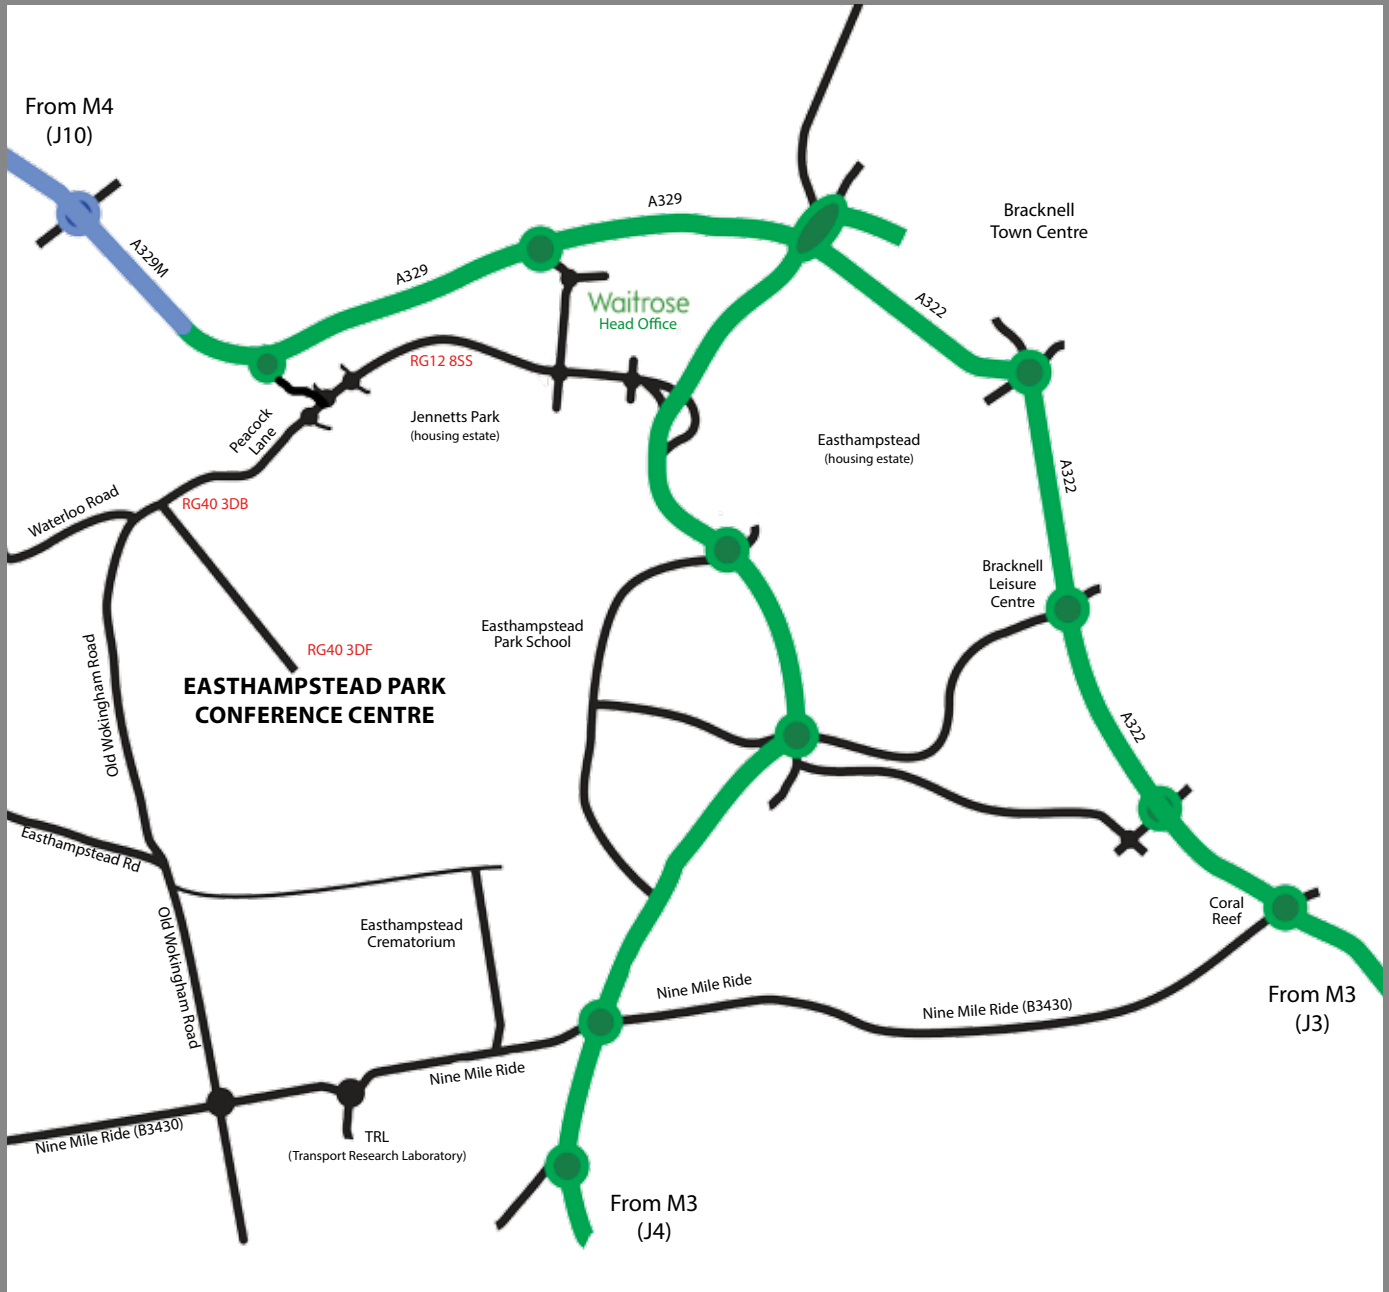

FROM NORTH / M4

Exit M4 at Junction 10 and head towards Bracknell A329(M)
Continue over Coppid Beech flyover on A329
At next (new) roundabout, turn right off the A329 ("Local routes")
At the next roundabout, turn right
At the following roundabout, go straight on
The entrance to EPCC will be on your left side after 1/4 mile

epcc
www.eastpark.co.uk

Off Peacock Lane
Wokingham, RG40 3DF
0118 9 74 75 76

Sat Nav:

Some sat-nav systems will take you to the wrong location (especially if you are coming from the south or south-east).

You may prefer to use the postcode:
RG12 8SS
followed by:
RG40 3DB

FROM SOUTH / M3

Exit M3 at Junction 3 and head towards Bracknell on A322
Continue on dual carriageway until you reach B3430 roundabout
Turn left at roundabout onto B3430 (Nine Mile Ride)
Go straight on at next roundabout
Ignore all signs to "Easthampstead Park Crematorium"
Go straight on at the TRL roundabout
Turn right at the next roundabout onto "Old Wokingham Road"
The entrance to EPCC will be on your right side after 1 mile