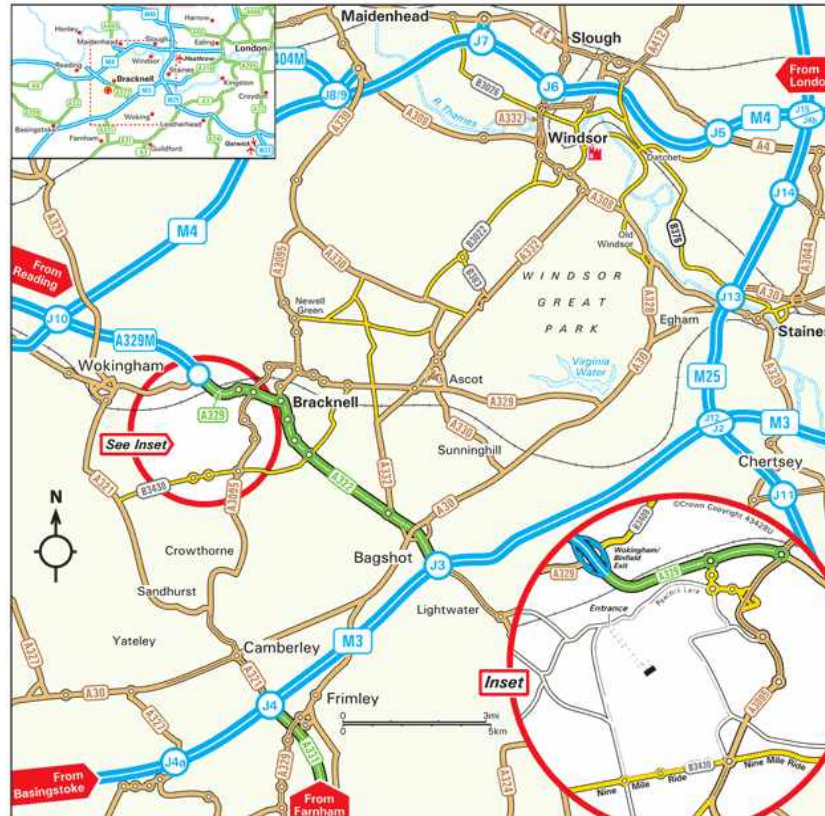

Taxi Numbers

Easthampstead Park Conference Centre is located between Bracknell and Wokingham. This list has been compiled to assist you if you require a taxi from either direction.

BRACKNELL TAXI NUMBERS

Map and Contact Details

Easthampstead Park is located in 60 acres of grounds midway between Bracknell and Wokingham. Good transport links provide quick and easy access to both the M4 (J10) and M3 (J3) motorways, in addition to good rail links. See our website for a detailed location map (including directions).